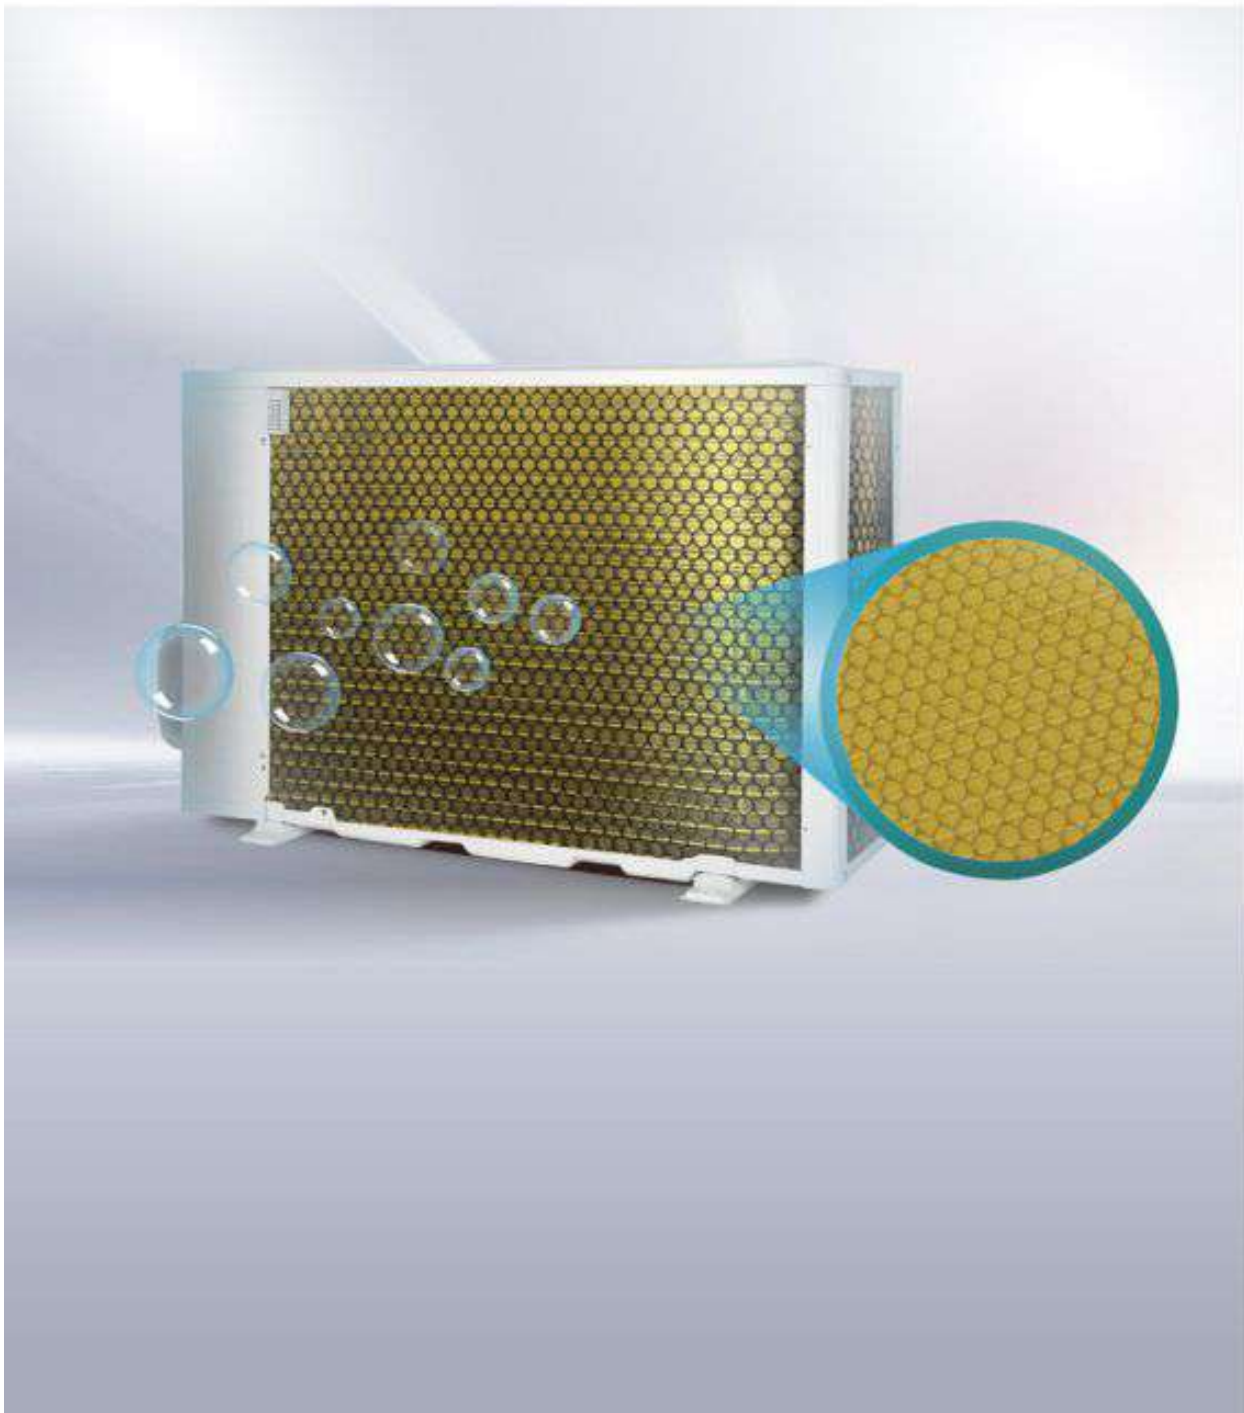

360°C Surround Air Outlet For Fast Cooling

360° surround
air supply

At 46°C
fast cooling

Easy
-cleaning

Golden Fin

The unique anticorrosive golden fin can withstand the salty air, rain and other corrosive elements. Also, it is high end stylish and more attractive than normal fin.

Five-Fold Evaporator

Larger heat exchange area, higher efficient,
more power-saving than traditional
four-fold evaporator.

Beautiful Appearance

Perfect for various place

MALL

OFFICE

RESTAURANT

SHOP

CAFÉ

SUPERMARKET

Fast Cooling

360° surround air supply

Thanks to the wide airflow
fast cooling is achieved

At 46°C Fast Cooling

Note: 46 °C for capacities exceeding 24000 Btu, and 48 °C for capacities not exceeding 24000 Btu