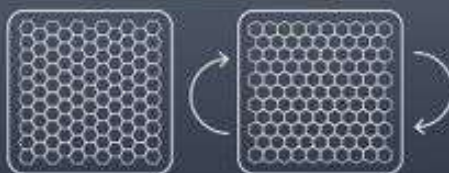

Enjoy Fresh Air

Easy to install grille

Conventional Grille

Hisense Grille

Easy to clean filter

Ag+ antibacterial filter, no odor in the air

Multiple Control Methods

Line controller